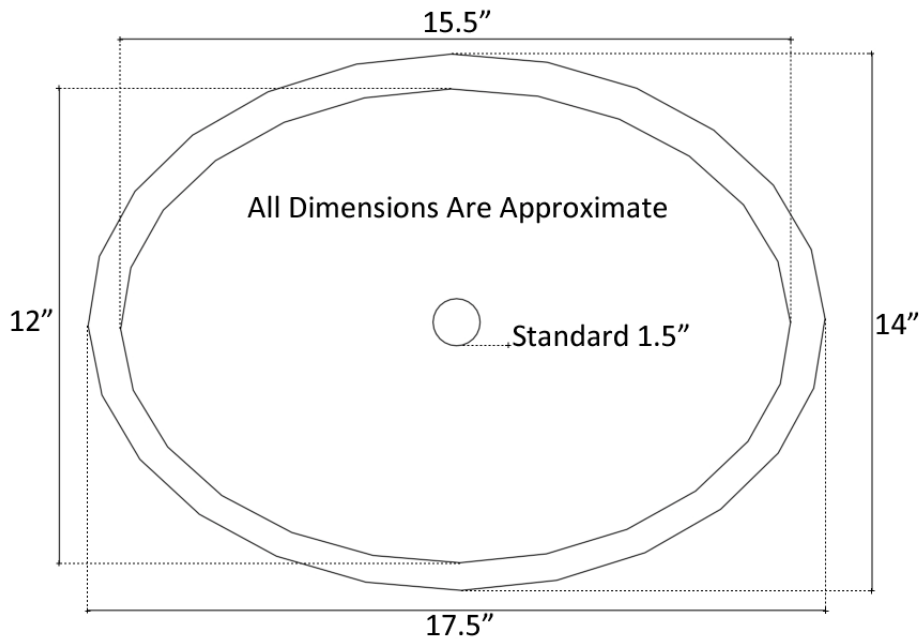

**Description:**

- Copper
- Drop-In or Undermount
- Use standard 1.5" drain
- Clean with mild soap  
No abrasive chemicals

**Available Finishes:**

- DB** Dark Bronze
- WC** Weathered Copper
- PN** Polished Nickel
- SN** Satin Nickel
- PW** Pewter

**Available Drains:**

- D004** Grid Strainer
- D005** Lift and Turn
- D006** Pop-up w/ lift rod
- D101-** Decorative Drains
- D604**

**DIMENSIONS WILL VARY. DO NOT** use this sheet as a guide for countertop cuts.